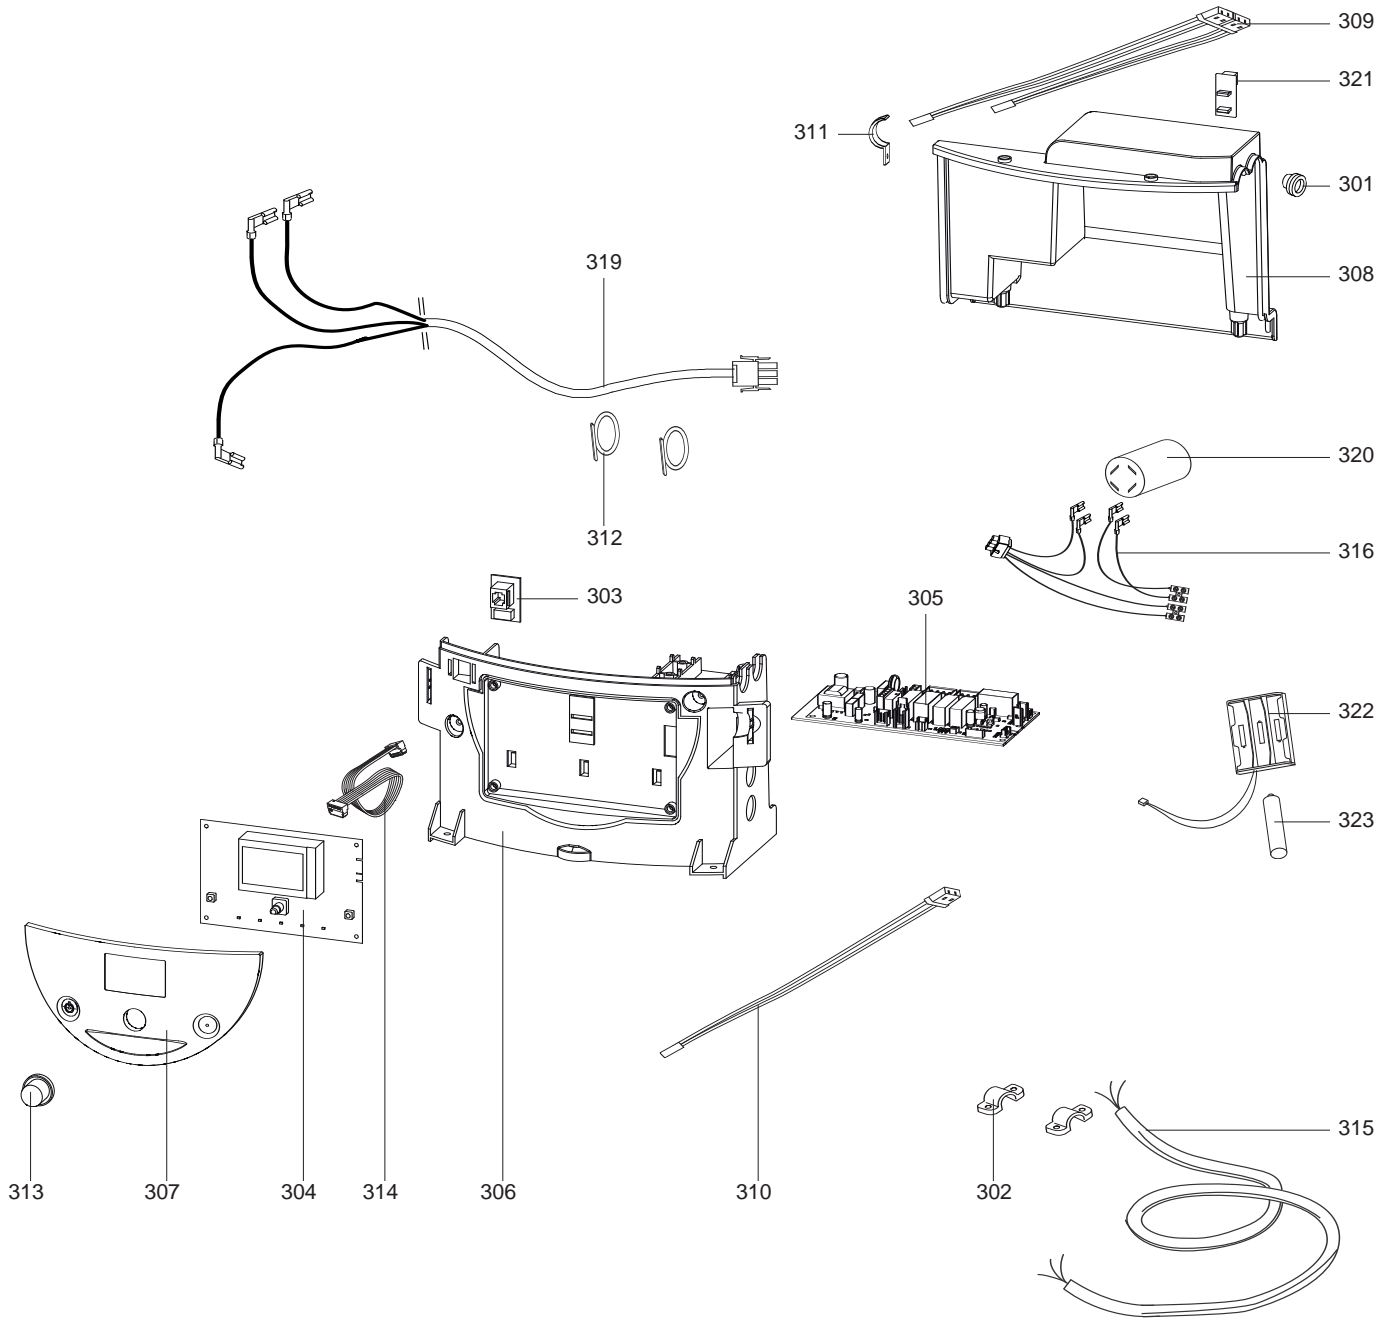

SPARE PARTS EXPLODED VIEW HEAT PUMPS

Model

NUOS 200/250

R8216520-01EN - Edition 01 - 01/03/2010

3210015		NUOS 200
3210031		NUOS 200 EXT
3210016		NUOS 250
3210017		NUOS 250 EXT
3210018		NUOS 250 SOL EXT
Reference	Ind.	Model type	Begin	End

IDENTIFICATION PLATE

SERIAL NUMBER

Ex: 03 09 08 (Until 12/06)
 Year of manufacture | Manufacturing day
 Month of manufacture : from 1 to 12 → January to December

Ex: 02 11 00001 007843 OR
 Year of manufacture | Product reference
 Month of manufacture | Sequential number

Ex: 3200050 XX 070115 0000001 (From 01/07)
 Product reference | Sequential number
 Year (07) / Month (01) / Manufacture day (15)

Ex: 3200050 XX 08115 0000001 OR
 Product reference | Sequential number
 Year (08) / Manufacturing day. Ex: 115th day of the year