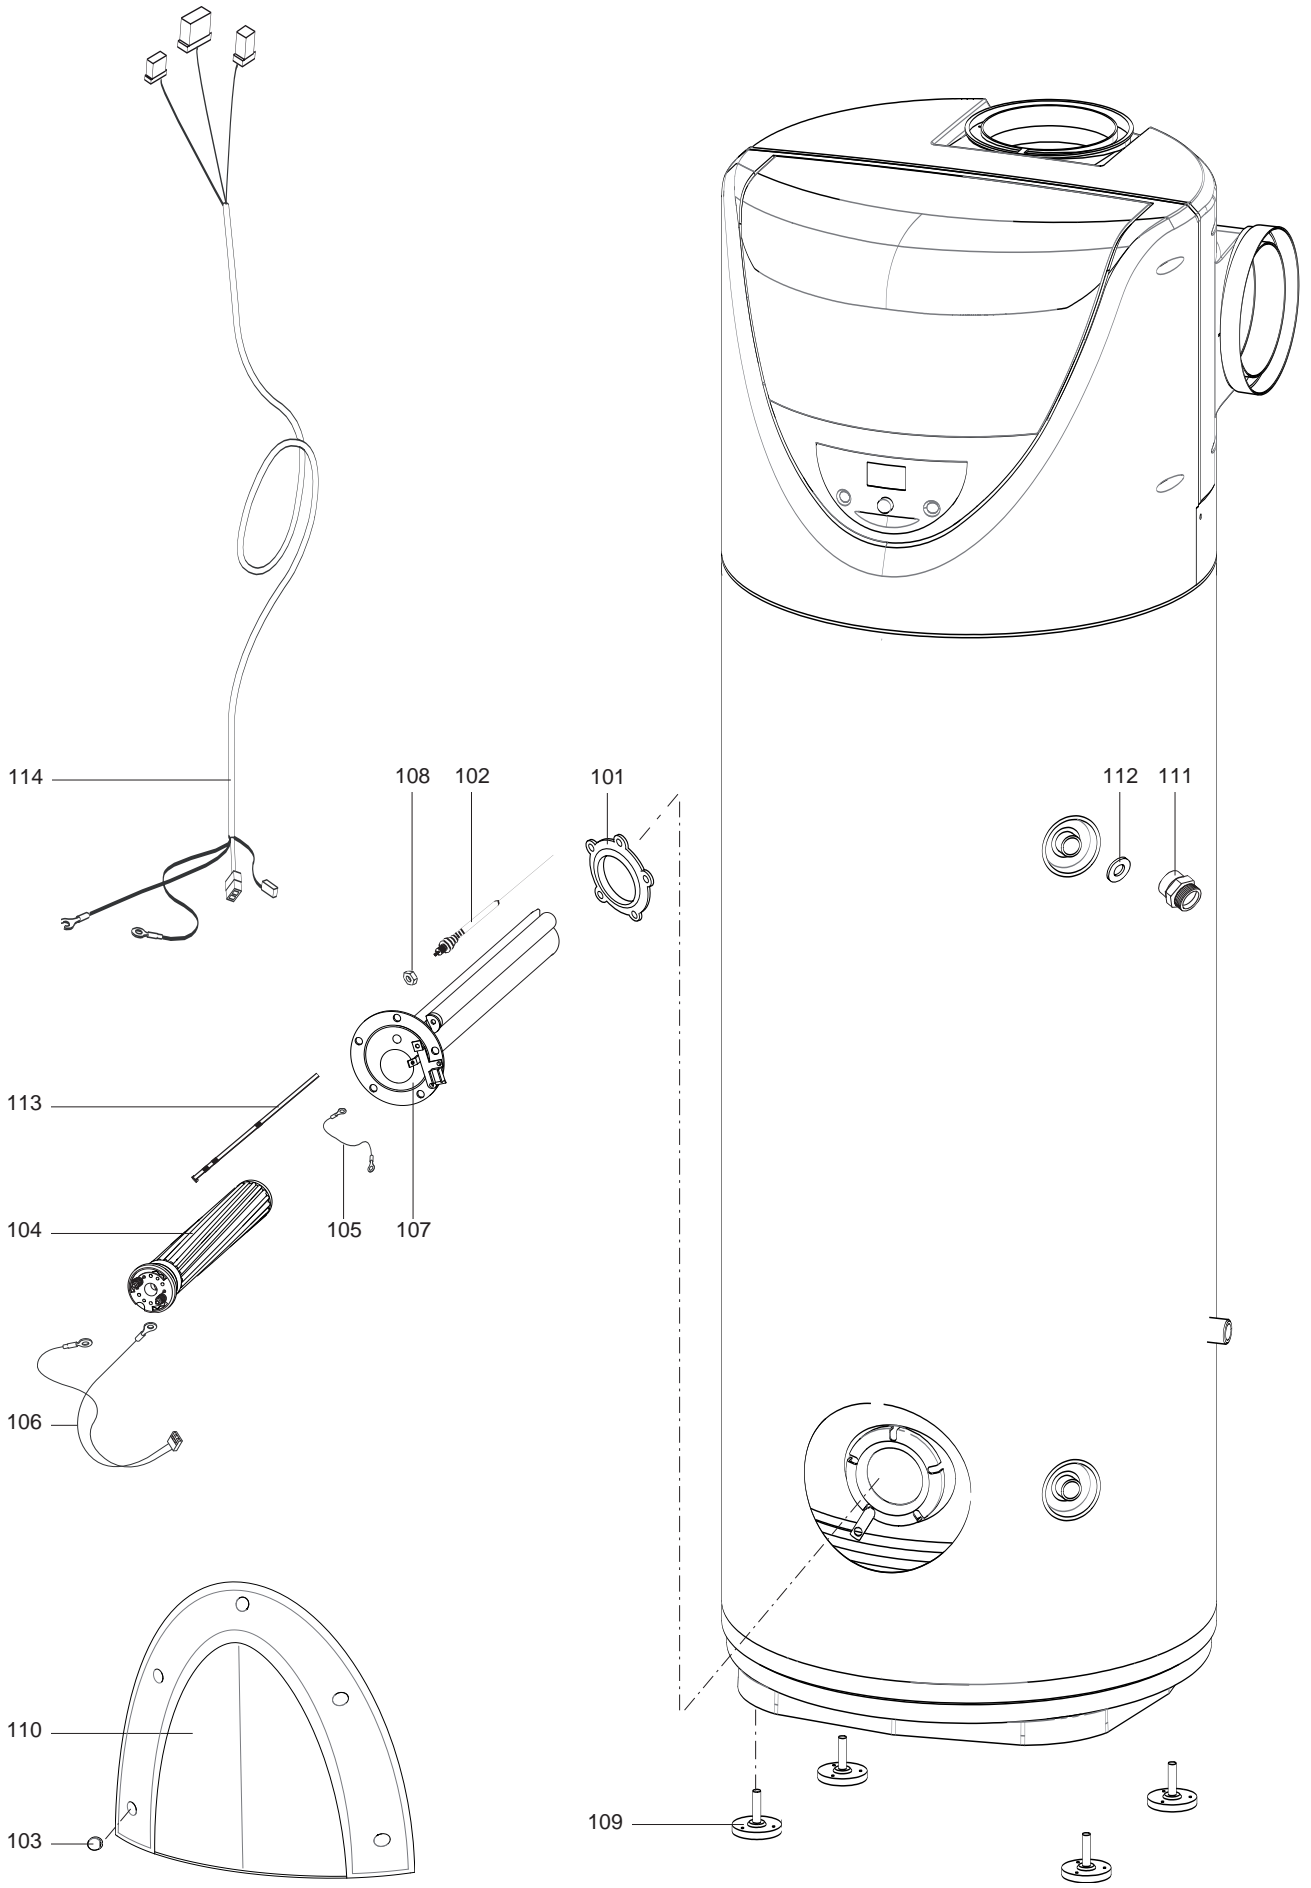

SPARE PARTS EXPLODED VIEW HEAT PUMPS

Model

NUOS 200/250

R8216520-01EN - Edition 01 - 01/03/2010

3210015		NUOS 200
3210031		NUOS 200 EXT
3210016		NUOS 250
3210017		NUOS 250 EXT
3210018		NUOS 250 SOL EXT
Reference	Ind.	Model type	Begin	End

IDENTIFICATION PLATE

SERIAL NUMBER

Ex: 03 09 08 (Until 12/06)
 Year of manufacture | Manufacturing day
 Month of manufacture : from 1 to 12 → January to December

Ex: 02 11 00001 007843 OR
 Year of manufacture | Product reference
 Month of manufacture | Sequential number

Ex: 3200050 XX 070115 0000001 (From 01/07)
 Product reference | Sequential number
 Year (07) / Month (01) / Manufacture day (15)

Ex: 3200050 XX 08115 0000001 OR
 Product reference | Sequential number
 Year (08) / Manufacturing day. Ex: 115th day of the year