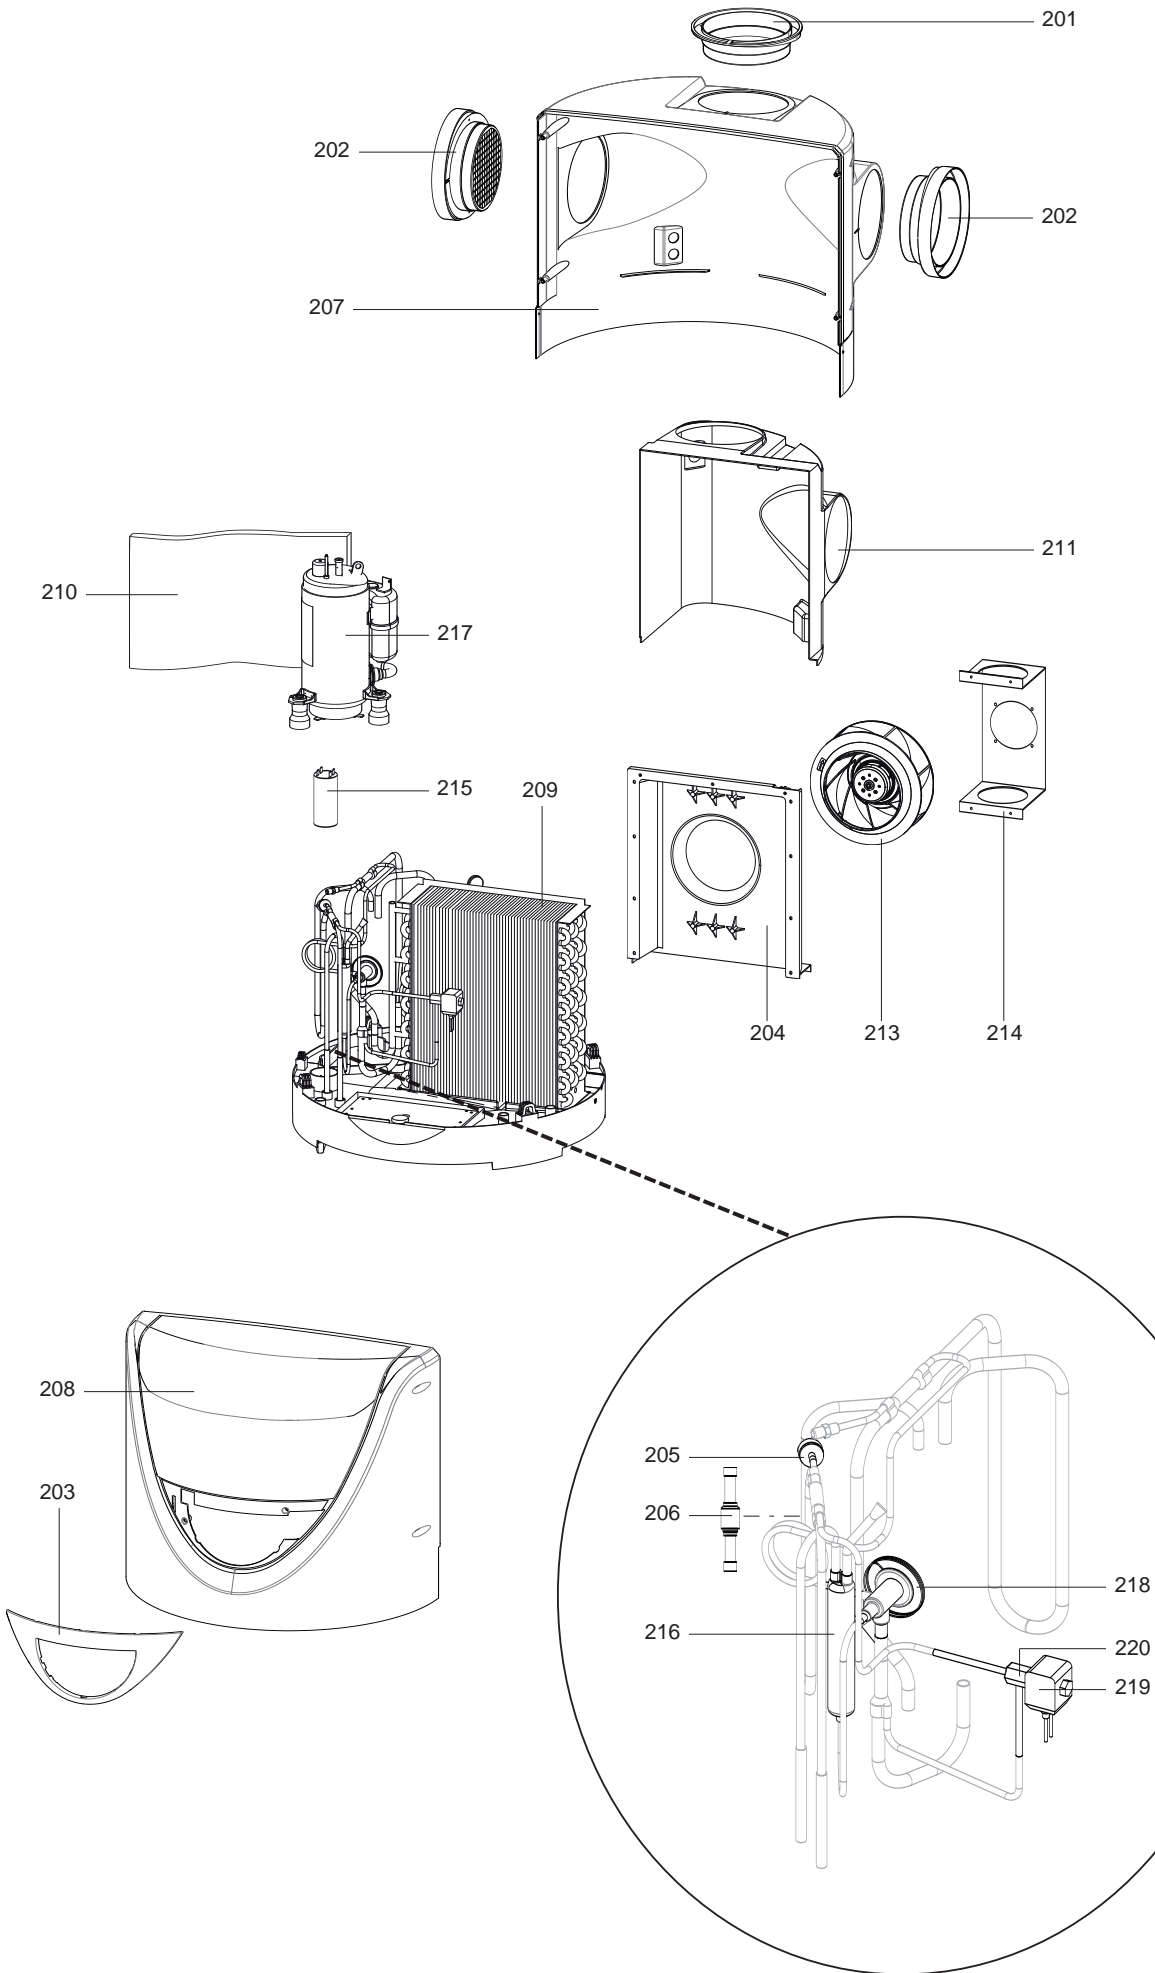

SPARE PARTS EXPLODED VIEW HEAT PUMPS

Model

NUOS 200/250

R8216520-01EN - Edition 01 - 01/03/2010

3210015		NUOS 200
3210031		NUOS 200 EXT
3210016		NUOS 250
3210017		NUOS 250 EXT
3210018		NUOS 250 SOL EXT
Reference	Ind.	Model type	Begin	End

IDENTIFICATION PLATE

SERIAL NUMBER

Ex: 03 09 08 (Until 12/06)
 Year of manufacture | Manufacturing day
 Month of manufacture : from 1 to 12 → January to December

Ex: 02 11 00001 007843 OR
 Year of manufacture | Product reference
 Month of manufacture | Sequential number

Ex: 3200050 XX 070115 0000001 (From 01/07)
 Product reference | Sequential number
 Year (07) / Month (01) / Manufacture day (15)

Ex: 3200050 XX 08115 0000001 OR
 Product reference | Sequential number
 Year (08) / Manufacturing day. Ex: 115th day of the year