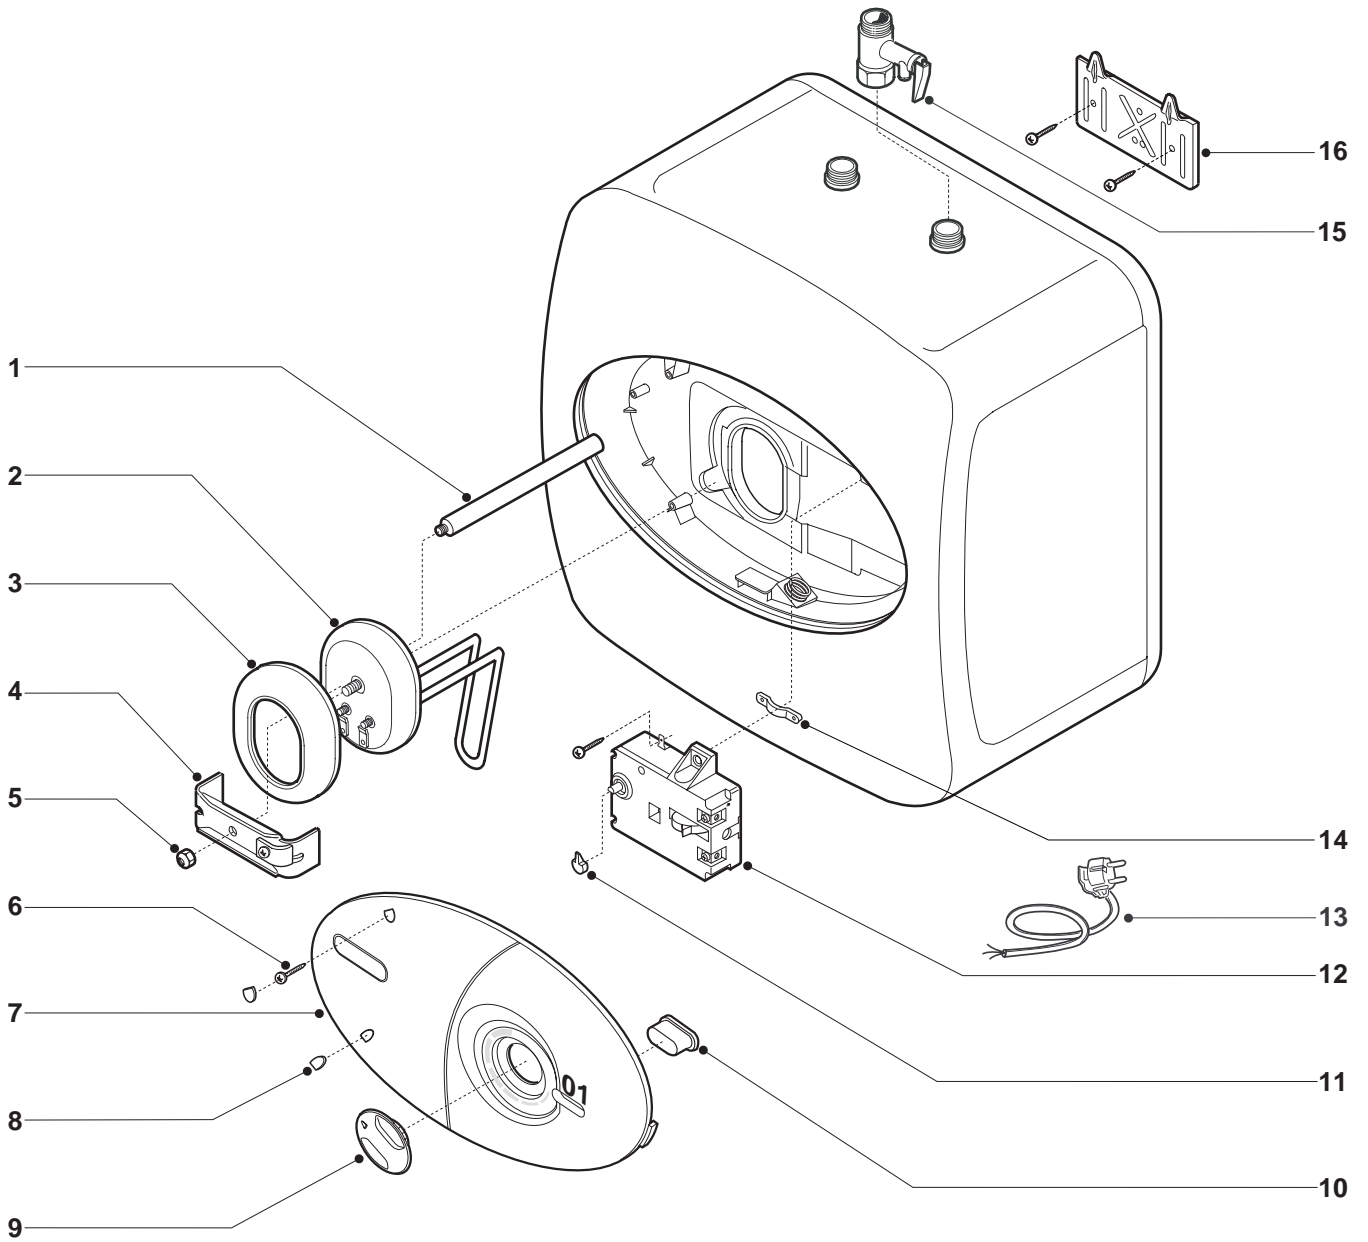

SPARE PARTS EXPLODED VIEW
ELECTRIC WATER HEATER GEYSER
Models
TI-SHAPE 10 UR D
TI-SHAPE 15 UR D

Edition 1 of 27 July 2004

MODEL	CODE	SERIAL NO. VALIDITY	REF.
TI-SHAPE 10 UR D	877126	040727	A
TI-SHAPE 15 UR D	877128	040727	B

PART.	CODE	DESCRIPTION	REF.	NOTE
1	574305	Anode (magnesium M4 14x155)		
2	810828	Element (2000W - 230V)		
3	65100282	Flange gasket (5 pcs)		
4	570024	Flange bracket		
5	570069	Retaining nut (Heating element) (20 pcs)		
6	570074	Screw (6Px15.87) (20 pcs)		
7	65100872	Plastic cover		
8	65100874	Screw cover (10 pcs)		
9	65100875	Knob		
10	65100873	Switch cover		
11	570029	Cap (regulation)		
12	65101079	Thermostat (TIS 15A)		
13	570096	Cable (power supply)		
14	573266	Cable clamp (5 pcs)		
15	571730	Safety valve (1/2" 8.1 Bar)		
16	570341	Heater wall hanging bracket		